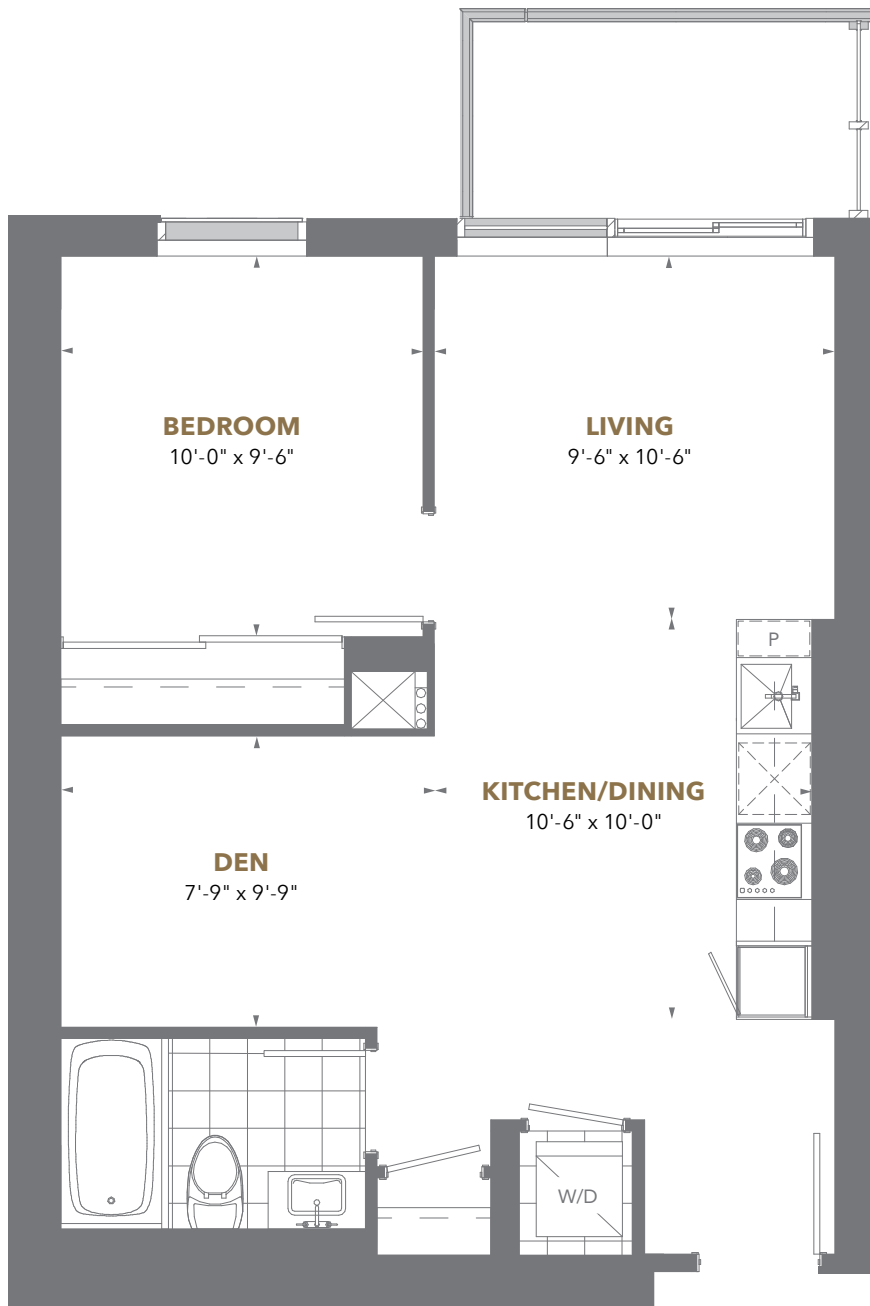

Floors 38 to 41, 44 to 49, 52 to 54

PINNACLEONEYONGE.CA

THE PRESTIGE

PINNACLE ONE YONGE

Residence 06

1 Bedroom + Den

Suite Area: 617 sq. ft.

Balcony Area: 52 sq. ft.