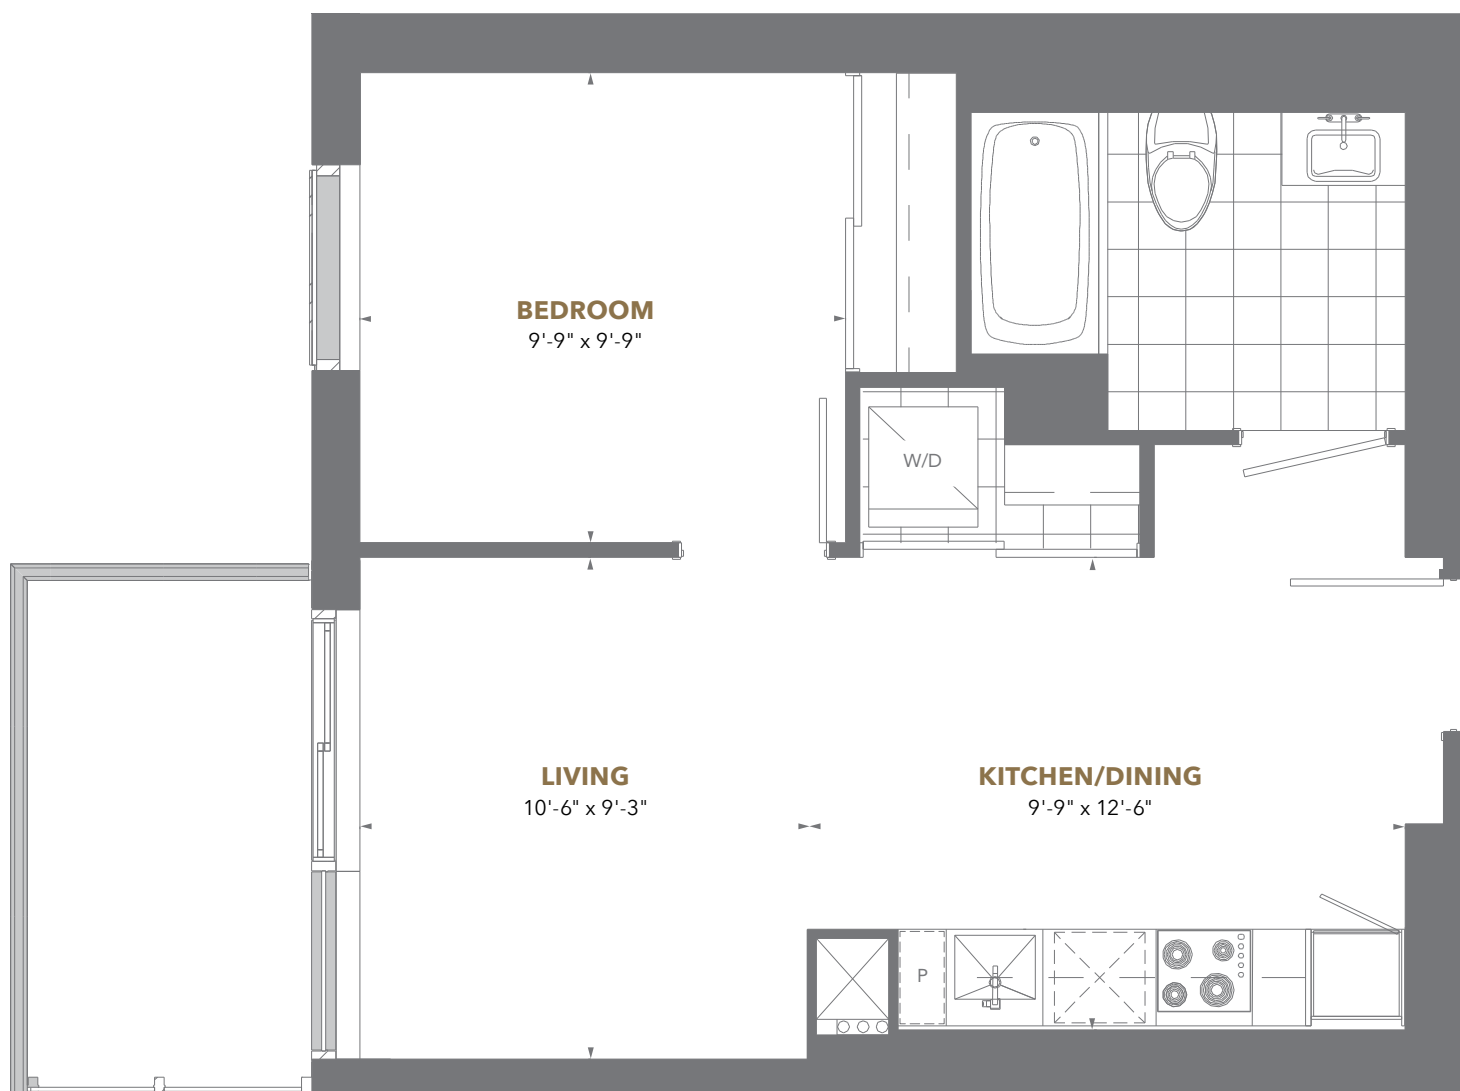

Balcony Area: 137 - 155 sq. ft.

Floors 8 to 34

PINNACLEONEYONGE.CA

THE PRESTIGE

PINNACLE ONE YONGE

Residence 02

2 Bedroom + Den

Suite Area: 881 sq. ft.

Balcony Area: 334 - 466 sq. ft.

Floors 8 to 34

PINNACLEONEYONGE.CA

THE PRESTIGE

PINNACLE ONE YONGE

Residence 03

1 Bedroom

Suite Area: 518 sq. ft.
Balcony Area: 69 sq. ft.

Floors 8 to 34

Floors 38 to 54

THE PRESTIGE

PINNACLE ONE YONGE

Residence 04

1 Bedroom + Den

Suite Area: 696 sq. ft.

Balcony Area: 217 sq. ft.