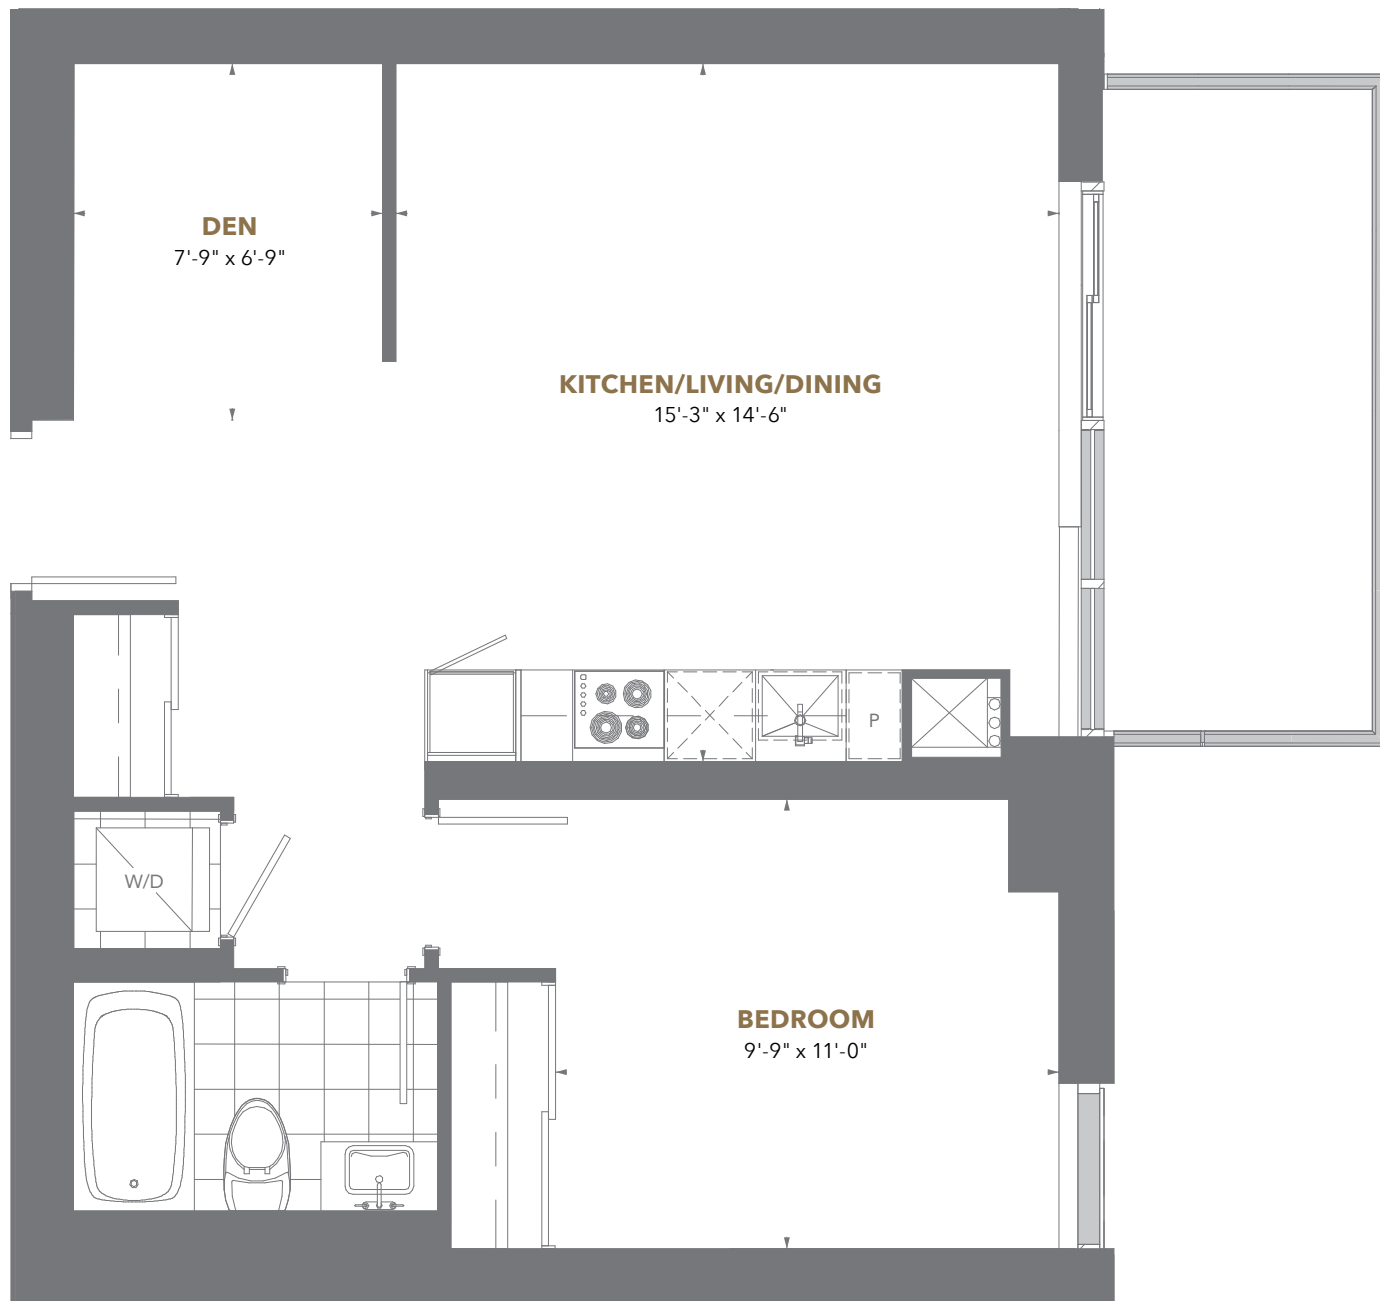

Floors 38 to 54

PINNACLEONEYONGE.CA

THE PRESTIGE

PINNACLE ONE YONGE

Residence 08

1 Bedroom + Den

Suite Area: 649 sq. ft.

Balcony Area: 83 sq. ft.