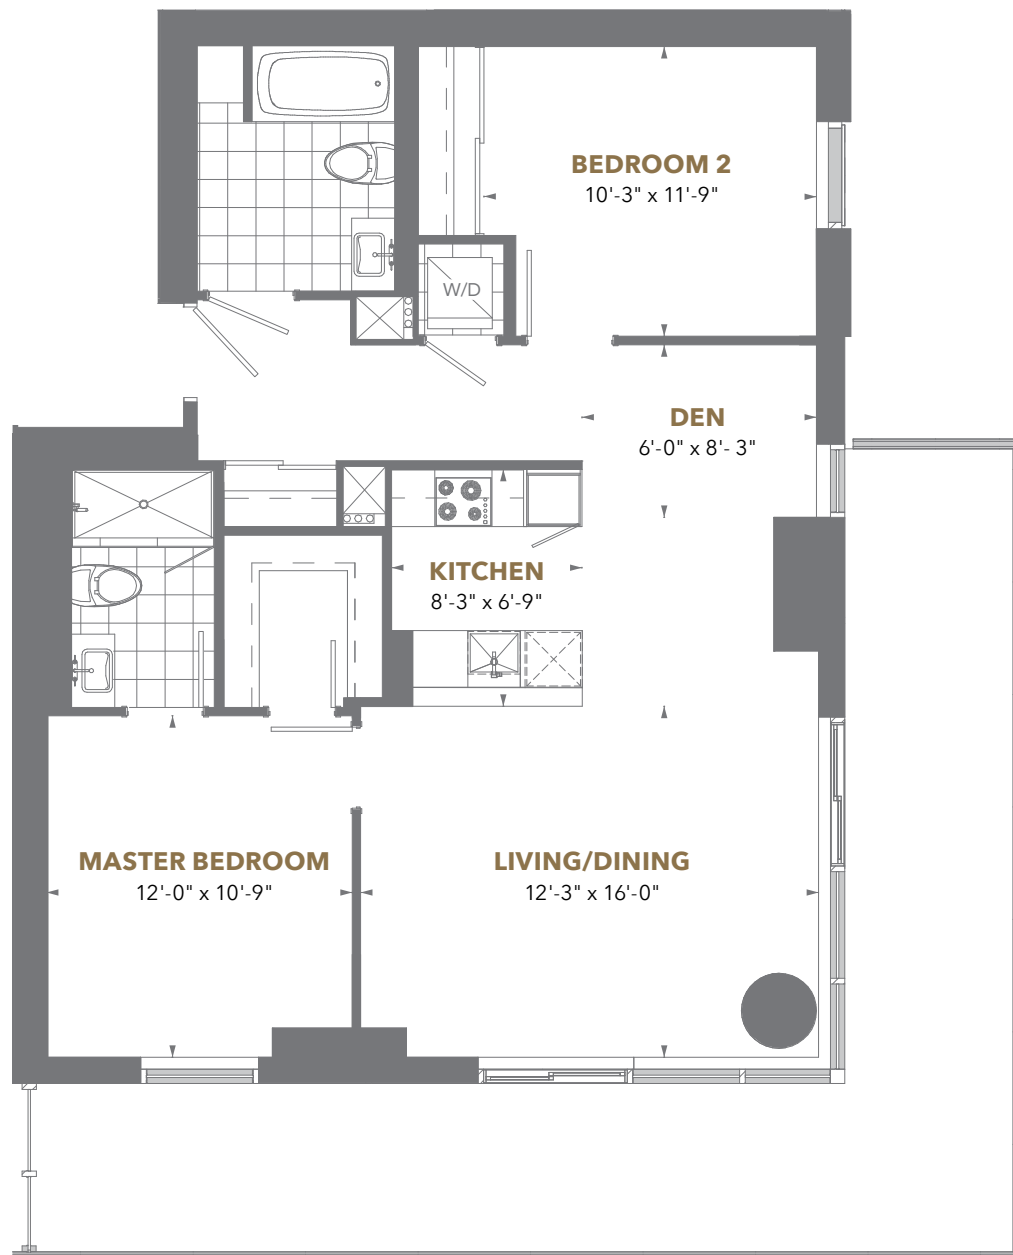

THE PRESTIGE

PINNACLE ONE YONGE

Residence 09

2 Bedroom + Den

Suite Area: 985 sq. ft.

Balcony Area: 314 - 397 sq. ft.

Floors 8 to 34

PINNACLEONEYONGE.CA