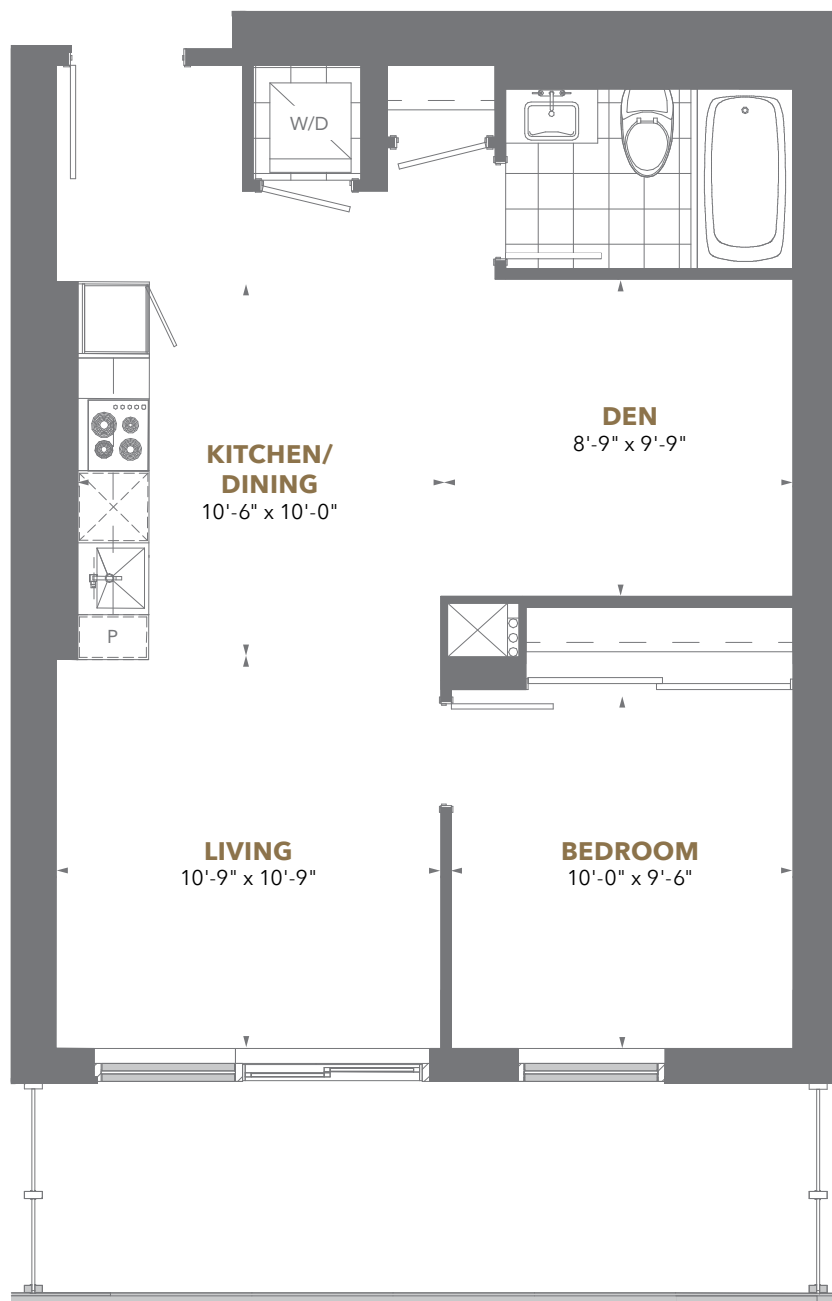

THE
PRESTIGE

PINNACLE ONE YONGE

PINNACLE
ONE YONGE

THE PRESTIGE

PINNACLE ONE YONGE

Residence 01

1 Bedroom + Den

Suite Area: 646 sq. ft.

Balcony Area: 137 - 155 sq. ft.

Floors 8 to 34

PINNACLEONEYONGE.CA

THE PRESTIGE

PINNACLE ONE YONGE

Residence 02

2 Bedroom + Den

Suite Area: 881 sq. ft.