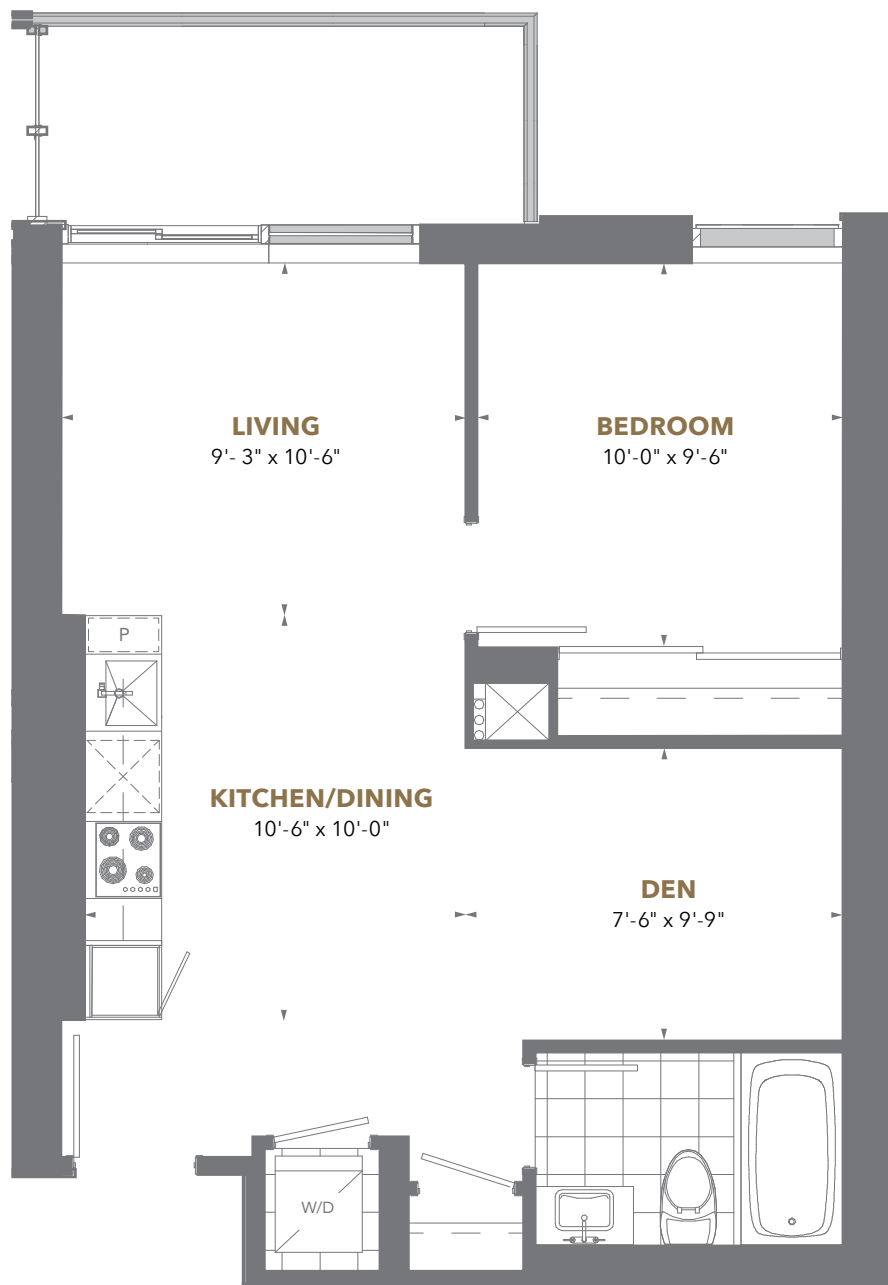

Floors 8 to 34

Floors 38 to 54

THE PRESTIGE

PINNACLE ONE YONGE

Residence 05

1 Bedroom + Den

Suite Area: 596 sq. ft.

Balcony Area: 65 sq. ft.