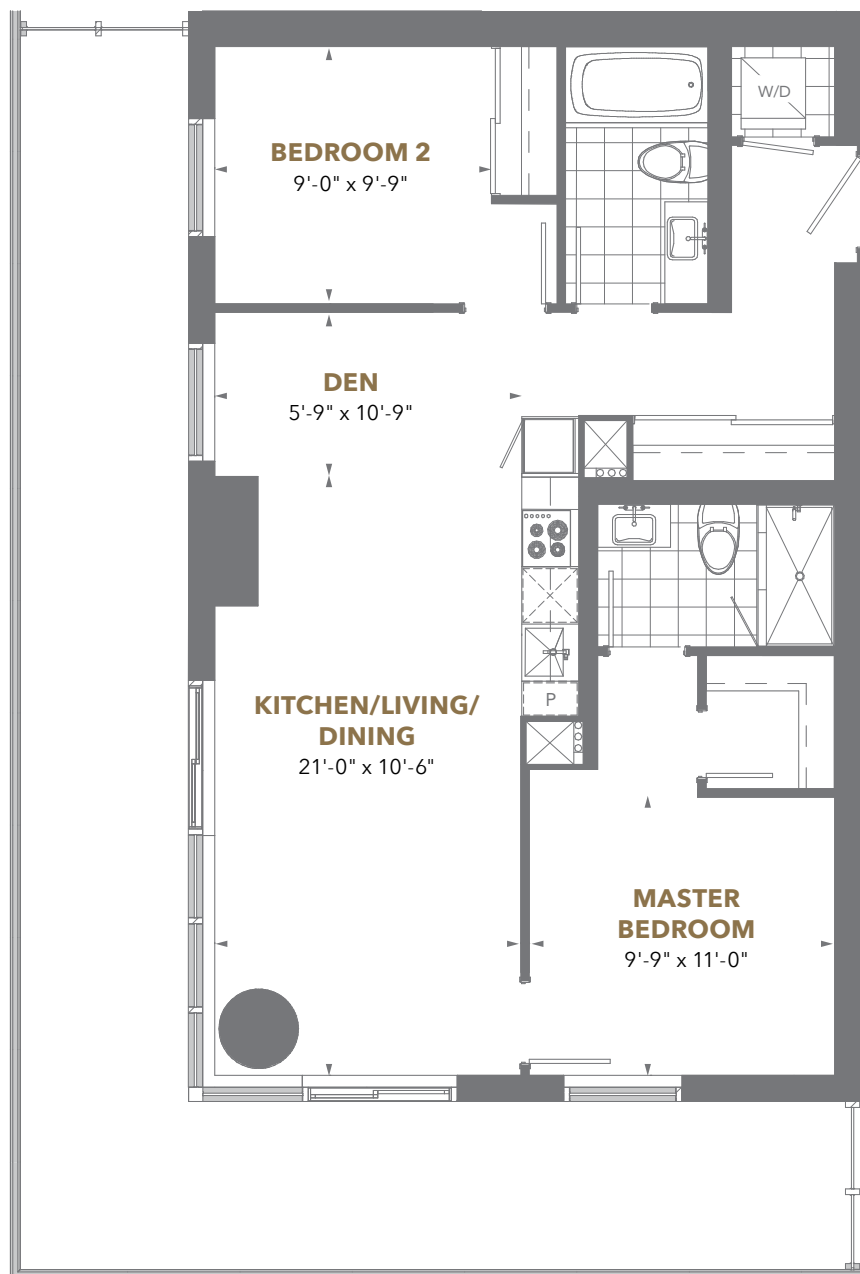

THE
PRESTIGE

PINNACLE ONE YONGE

PINNACLE
ONE YONGE

THE PRESTIGE

PINNACLE ONE YONGE

Residence 01

1 Bedroom + Den

Suite Area: 646 sq. ft.

Balcony Area: 137 - 155 sq. ft.

Floors 8 to 34

PINNACLEONEYONGE.CA

THE PRESTIGE

PINNACLE ONE YONGE

Residence 02

2 Bedroom + Den

Suite Area: 881 sq. ft.

Balcony Area: 334 - 466 sq. ft.

Floors 8 to 34

PINNACLEONEYONGE.CA

THE PRESTIGE

PINNACLE ONE YONGE

Residence 03

1 Bedroom

Suite Area: 518 sq. ft.
Balcony Area: 69 sq. ft.

Floors 8 to 34

Floors 38 to 54

THE PRESTIGE

PINNACLE ONE YONGE

Residence 04

1 Bedroom + Den

Suite Area: 696 sq. ft.

Balcony Area: 217 sq. ft.