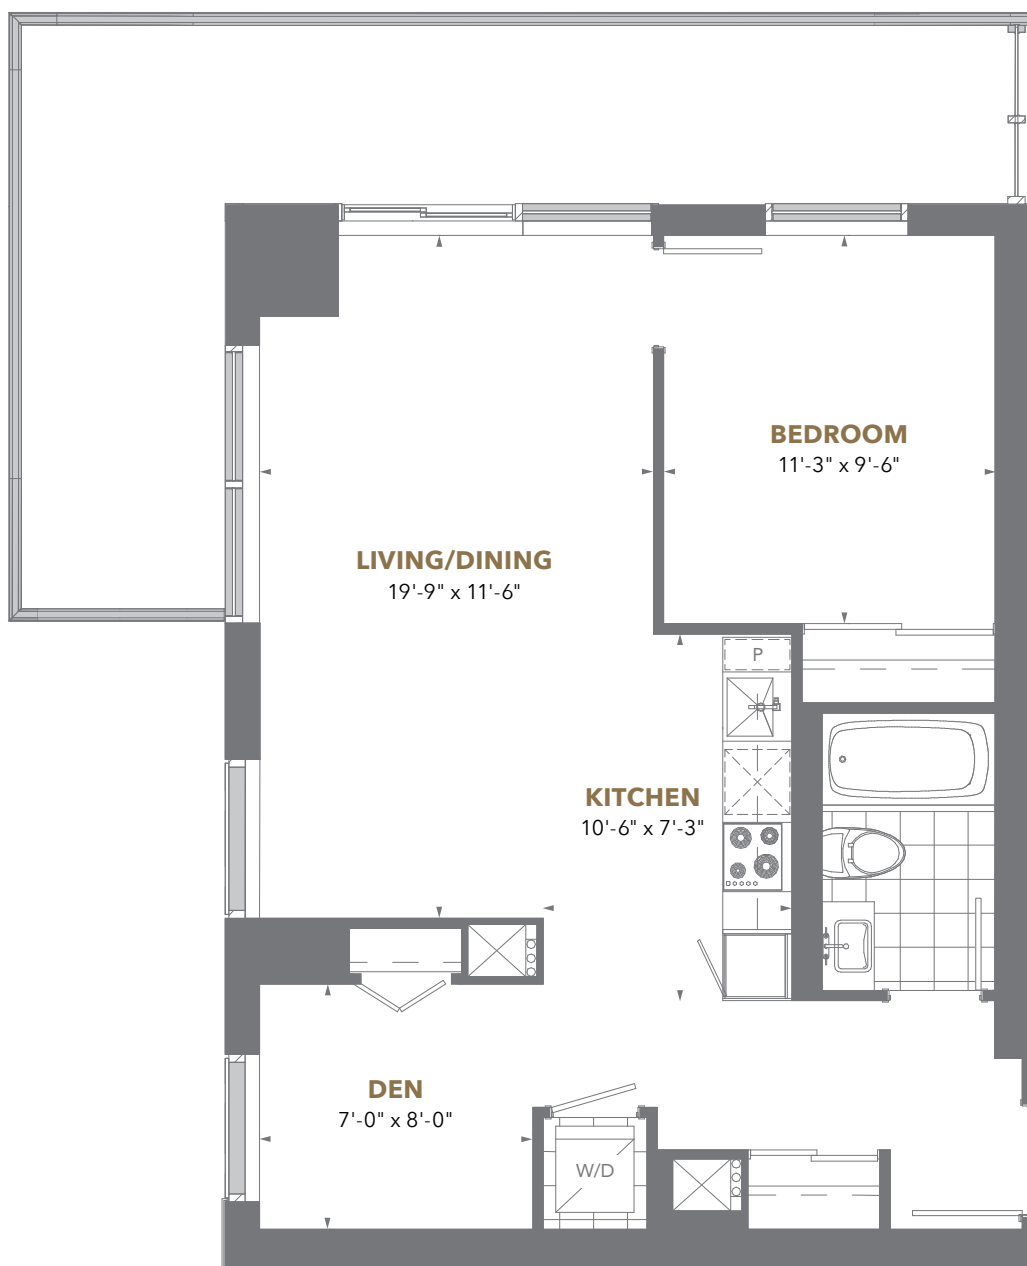

Floors 8 to 34

Floors 38 to 54

THE PRESTIGE

PINNACLE ONE YONGE

Residence 04

1 Bedroom + Den

Suite Area: 696 sq. ft.

Balcony Area: 217 sq. ft.

Floors 8 to 34

Floors 38 to 54

THE PRESTIGE

PINNACLE ONE YONGE

Residence 05

1 Bedroom + Den

Suite Area: 596 sq. ft.

Balcony Area: 65 sq. ft.