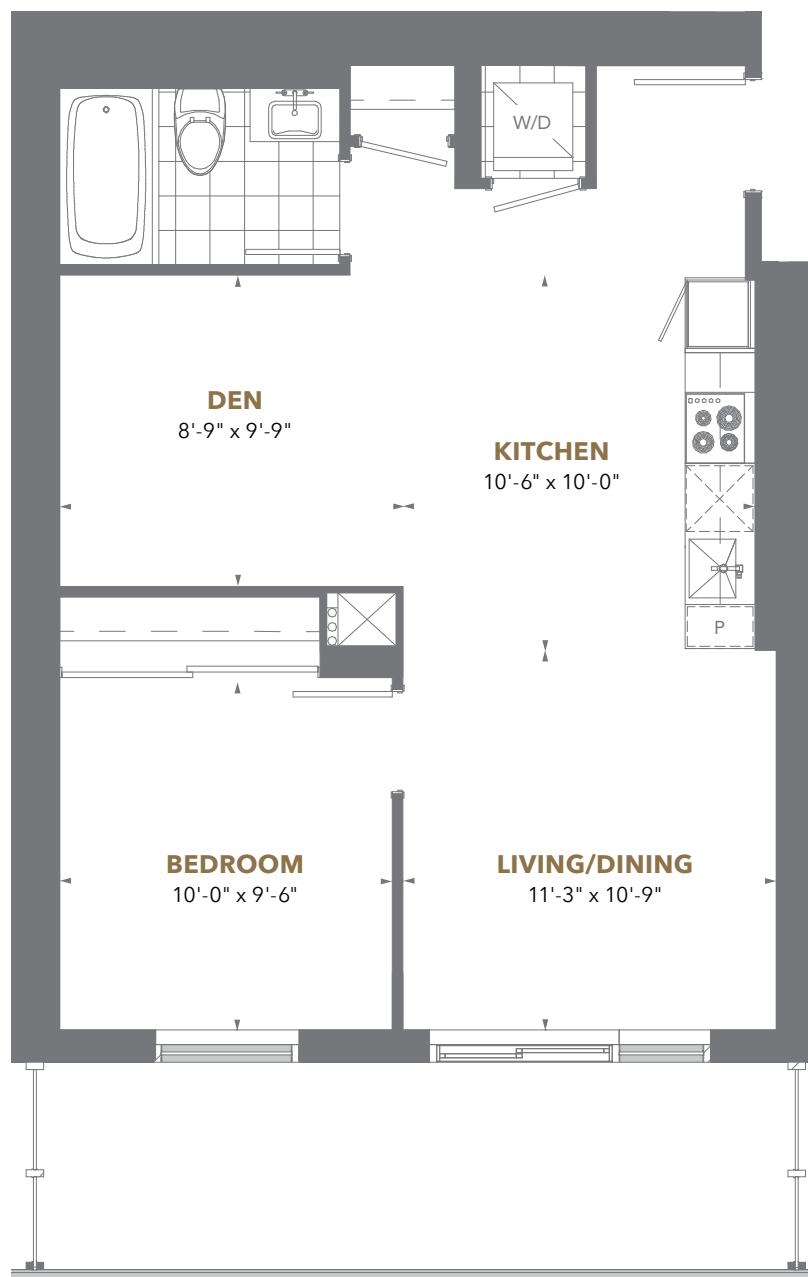

THE PRESTIGE

PINNACLE ONE YONGE

Residence 10

1 Bedroom + Den

Suite Area: 643 sq. ft.

Balcony Area: 154 - 157 sq. ft.

Floors 8 to 34

PINNACLEONEYONGE.CA