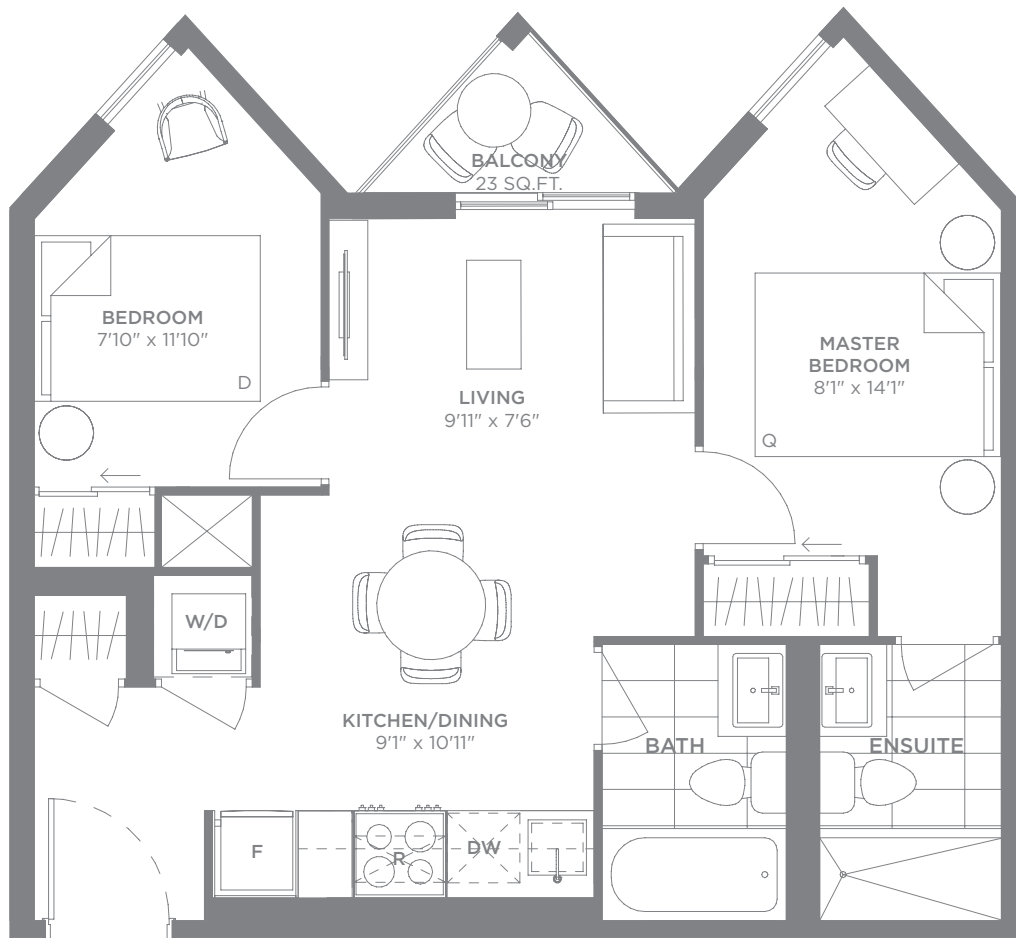

TRETTI

CONDOS

2 Bedroom - E1

588 SQ.FT.

LEVEL 2-7