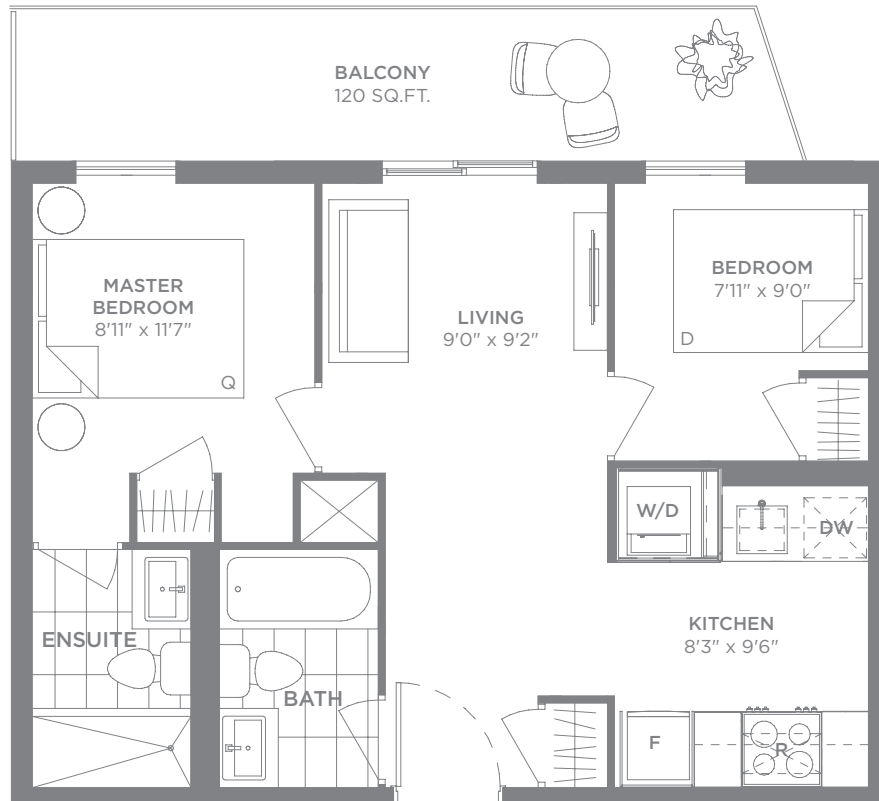

TRETTI

CONDOS

2 Bedroom - E15

553 SQ.FT.