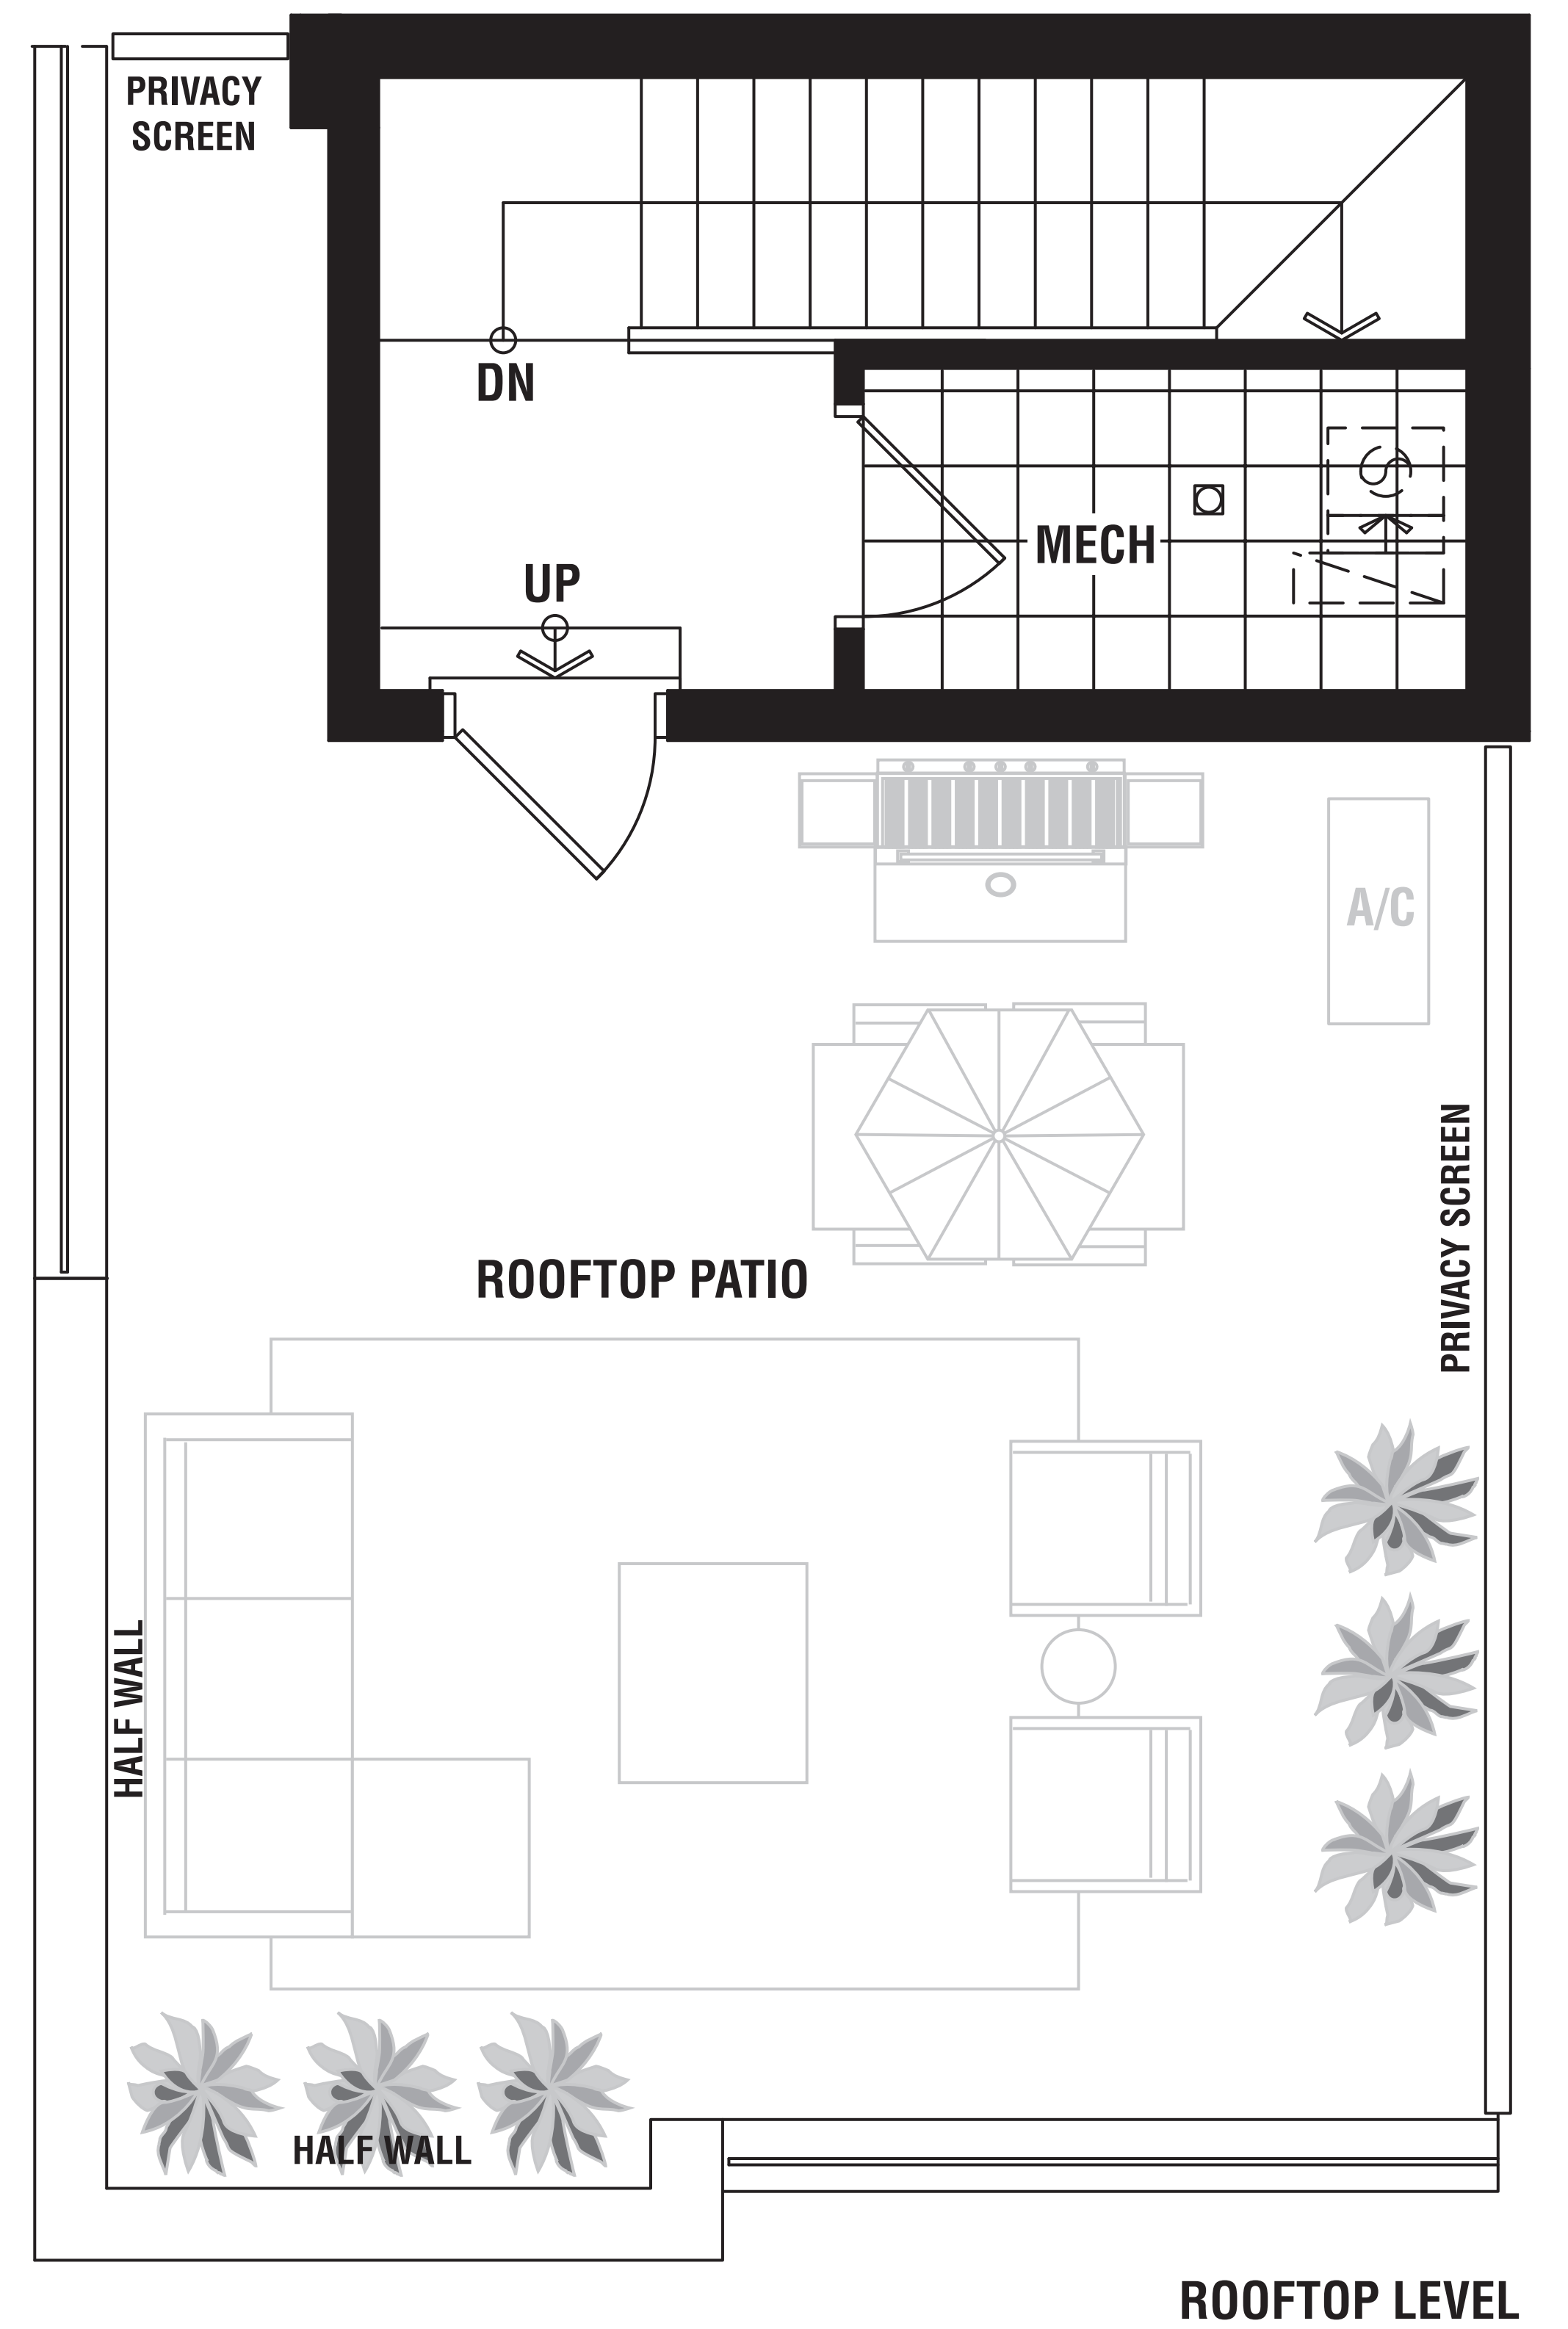

DREAMWAY

1332 SQ. FT.