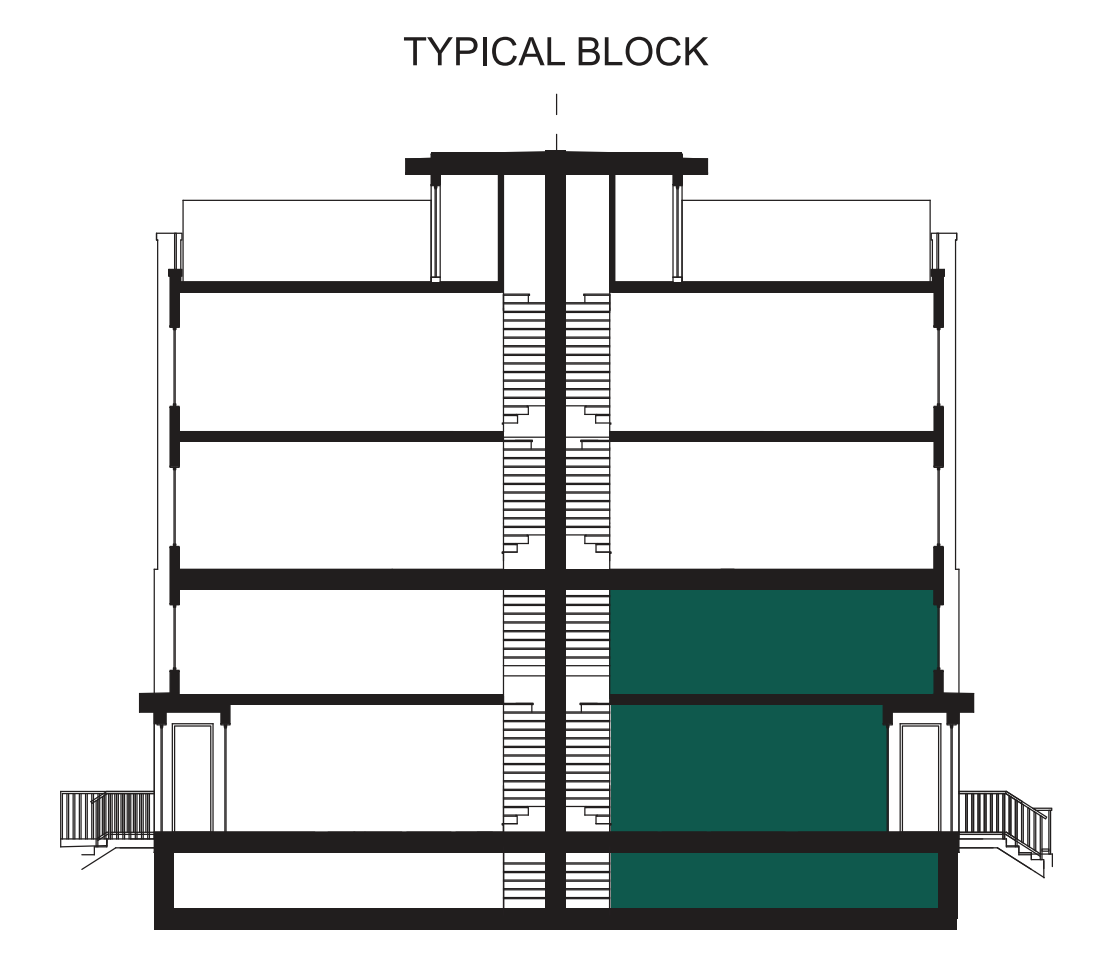

DREAMWAY

1332 SQ. FT.