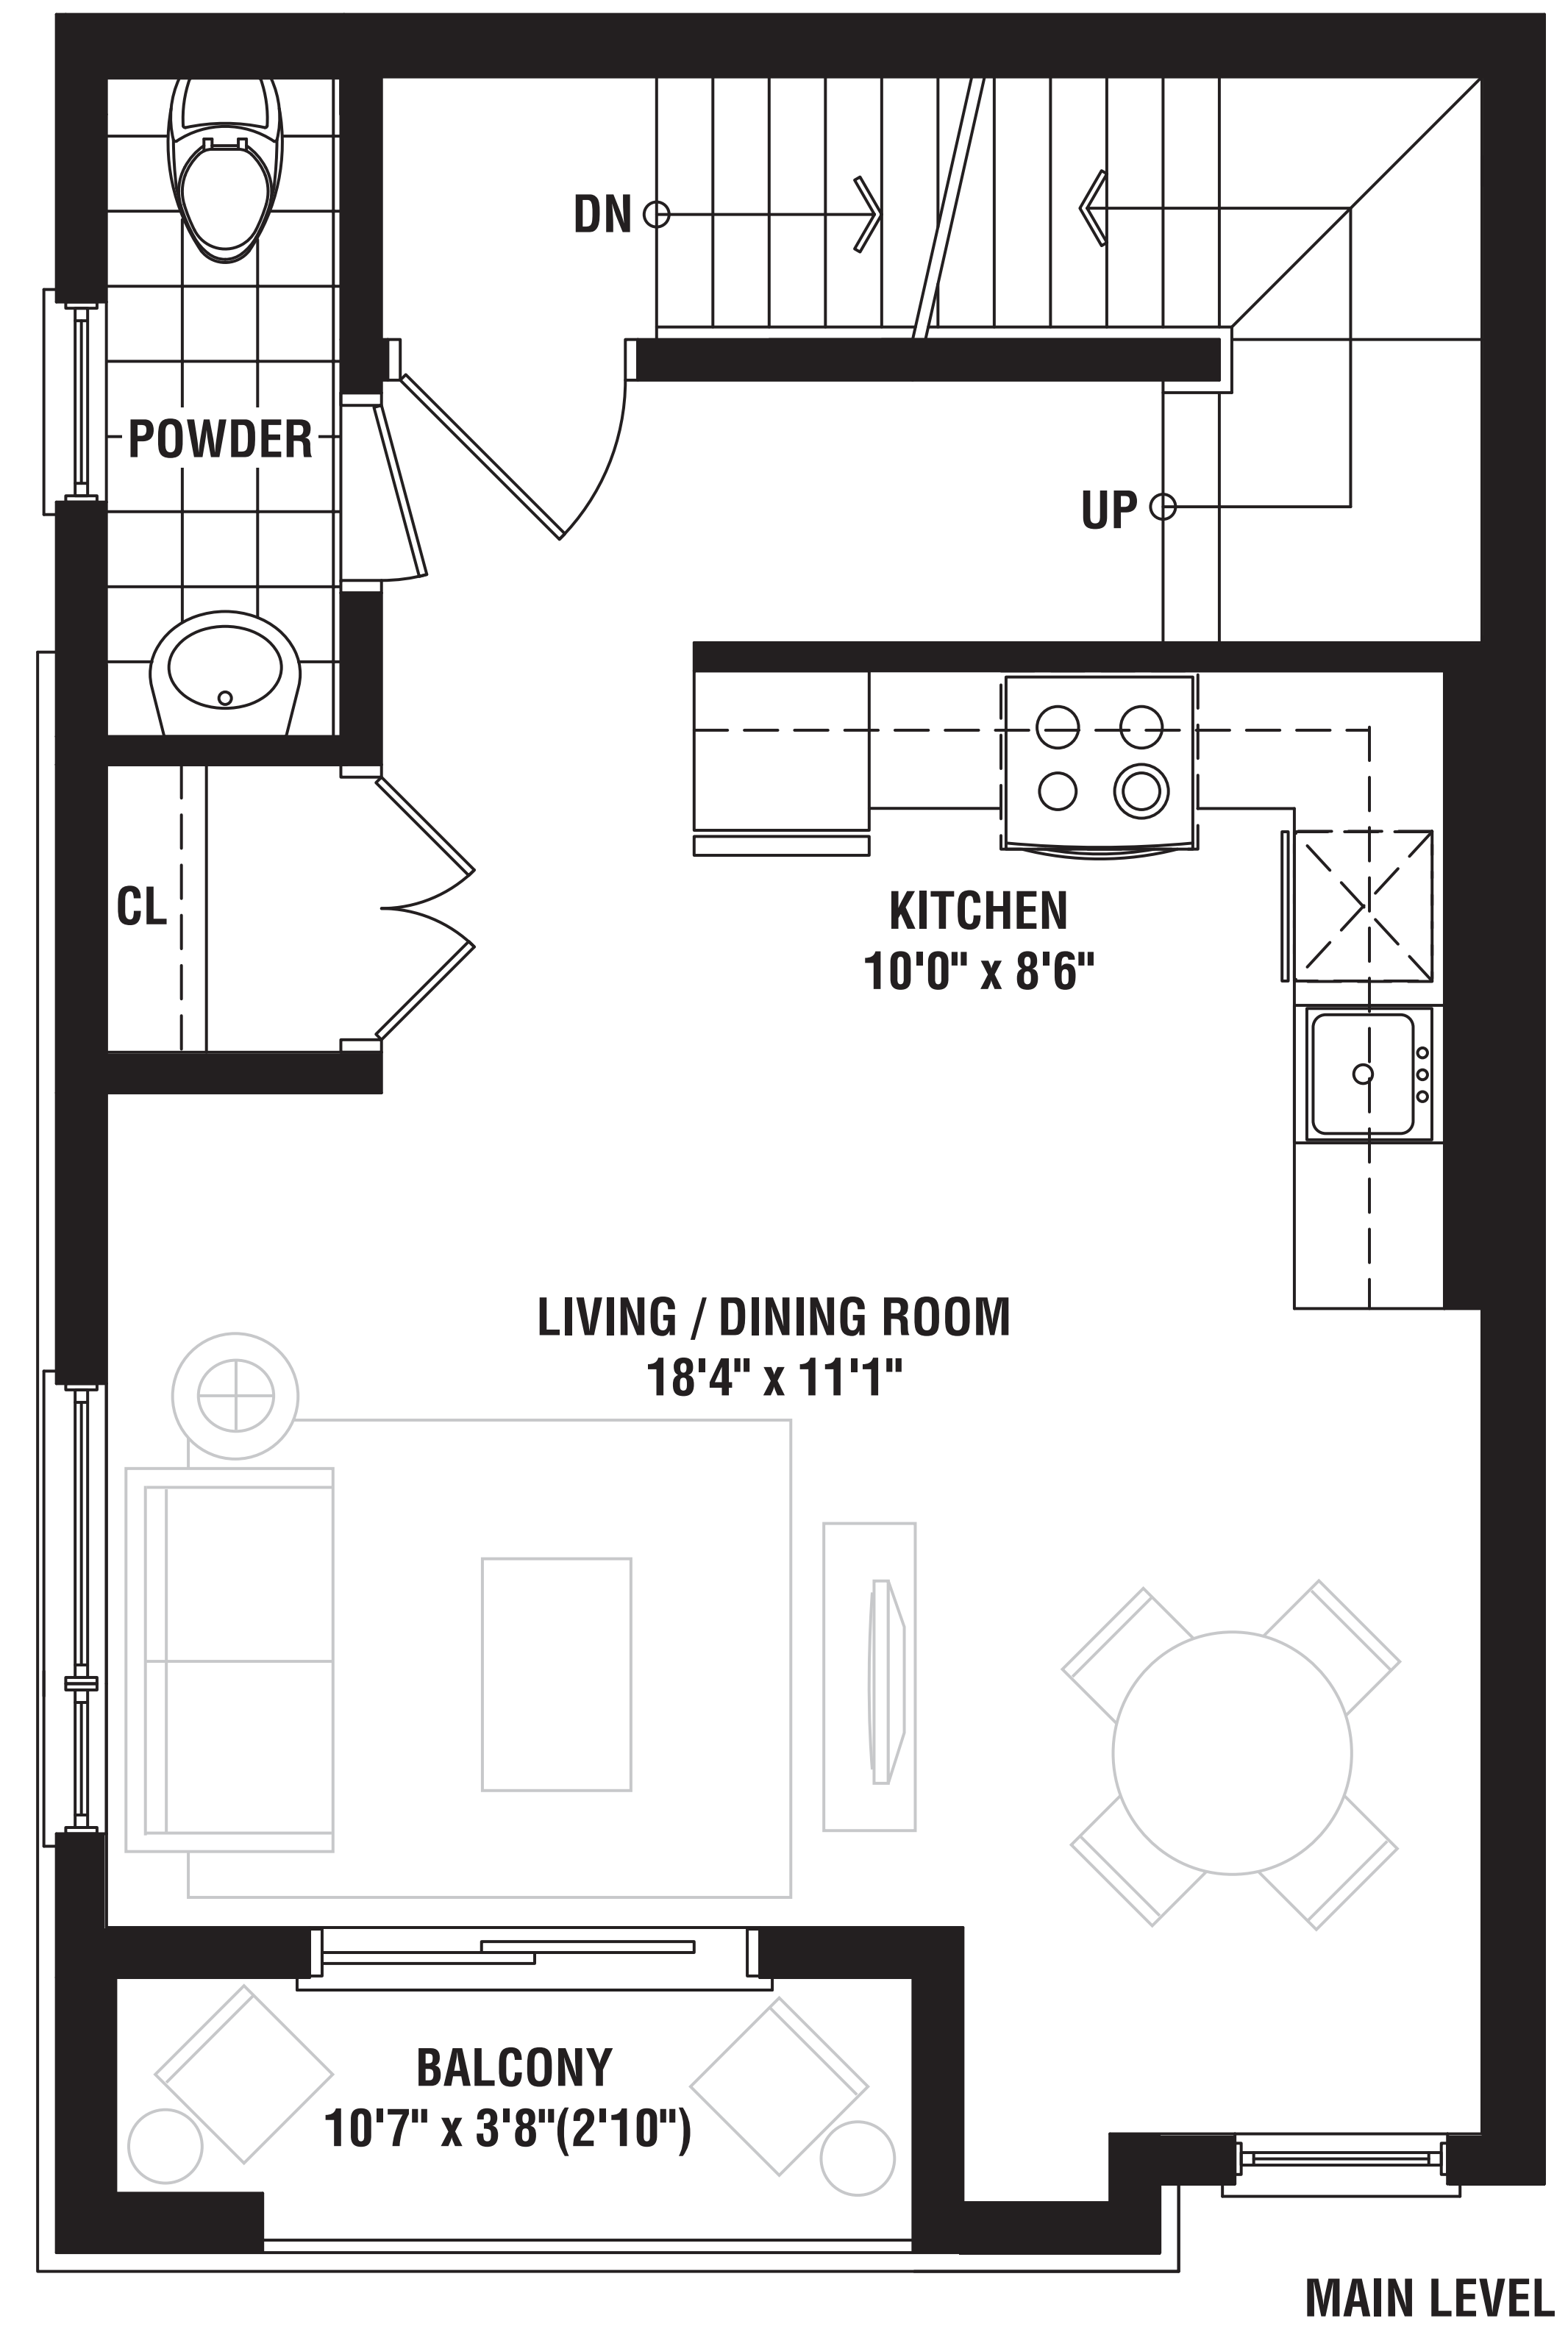

DREAMWAY

1332 SQ. FT.