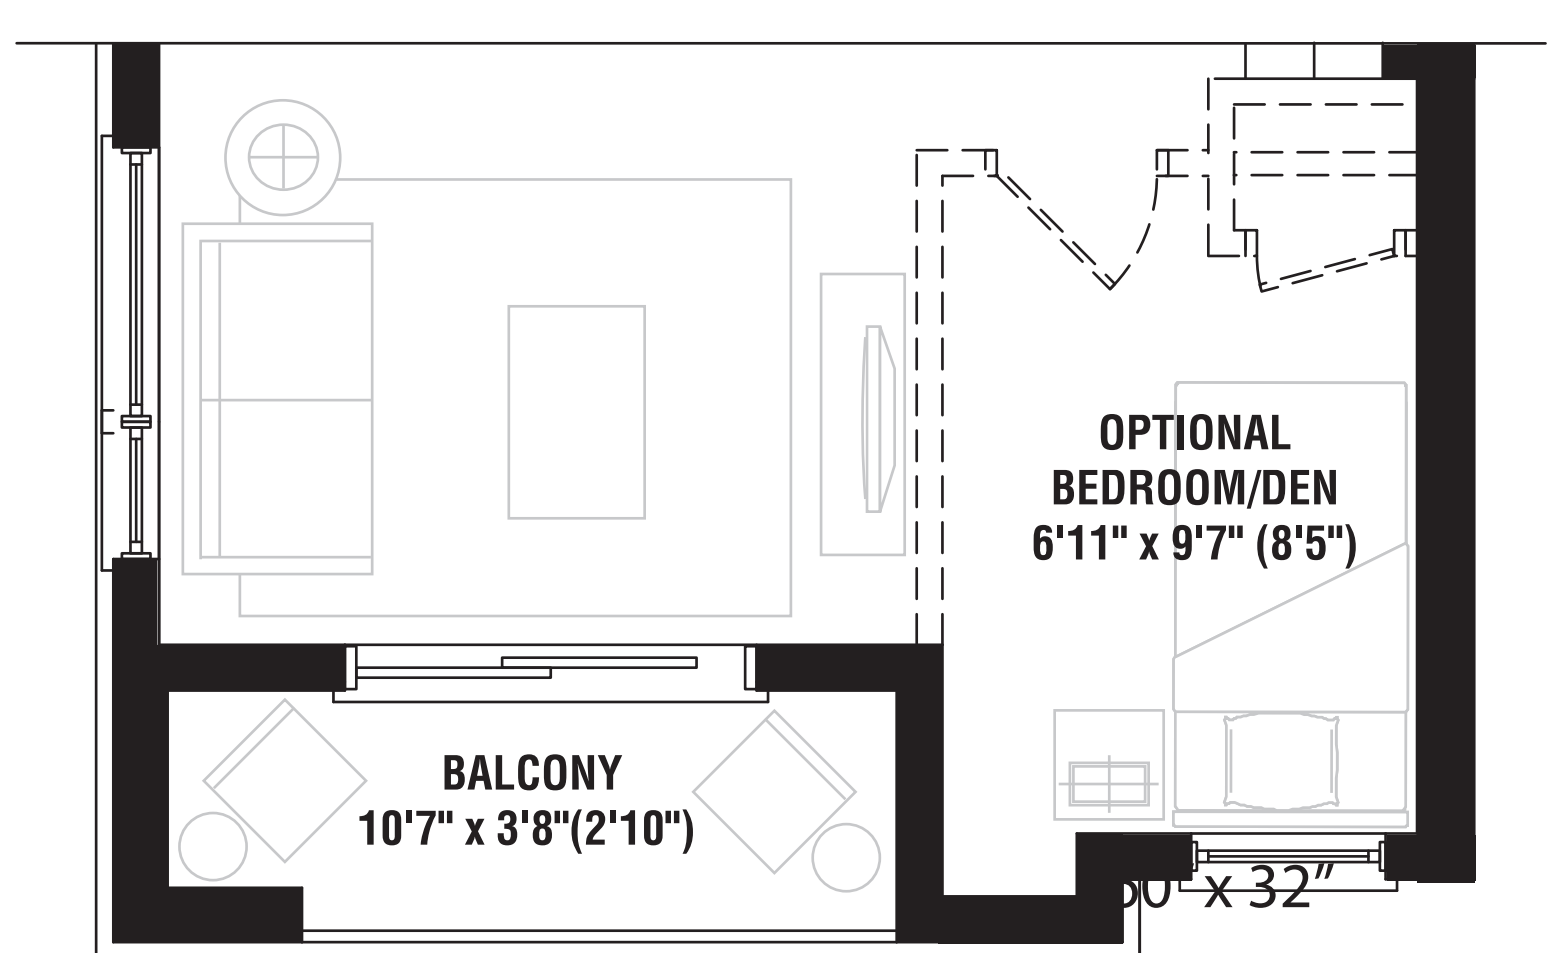

DREAMWAY

1332 SQ. FT.