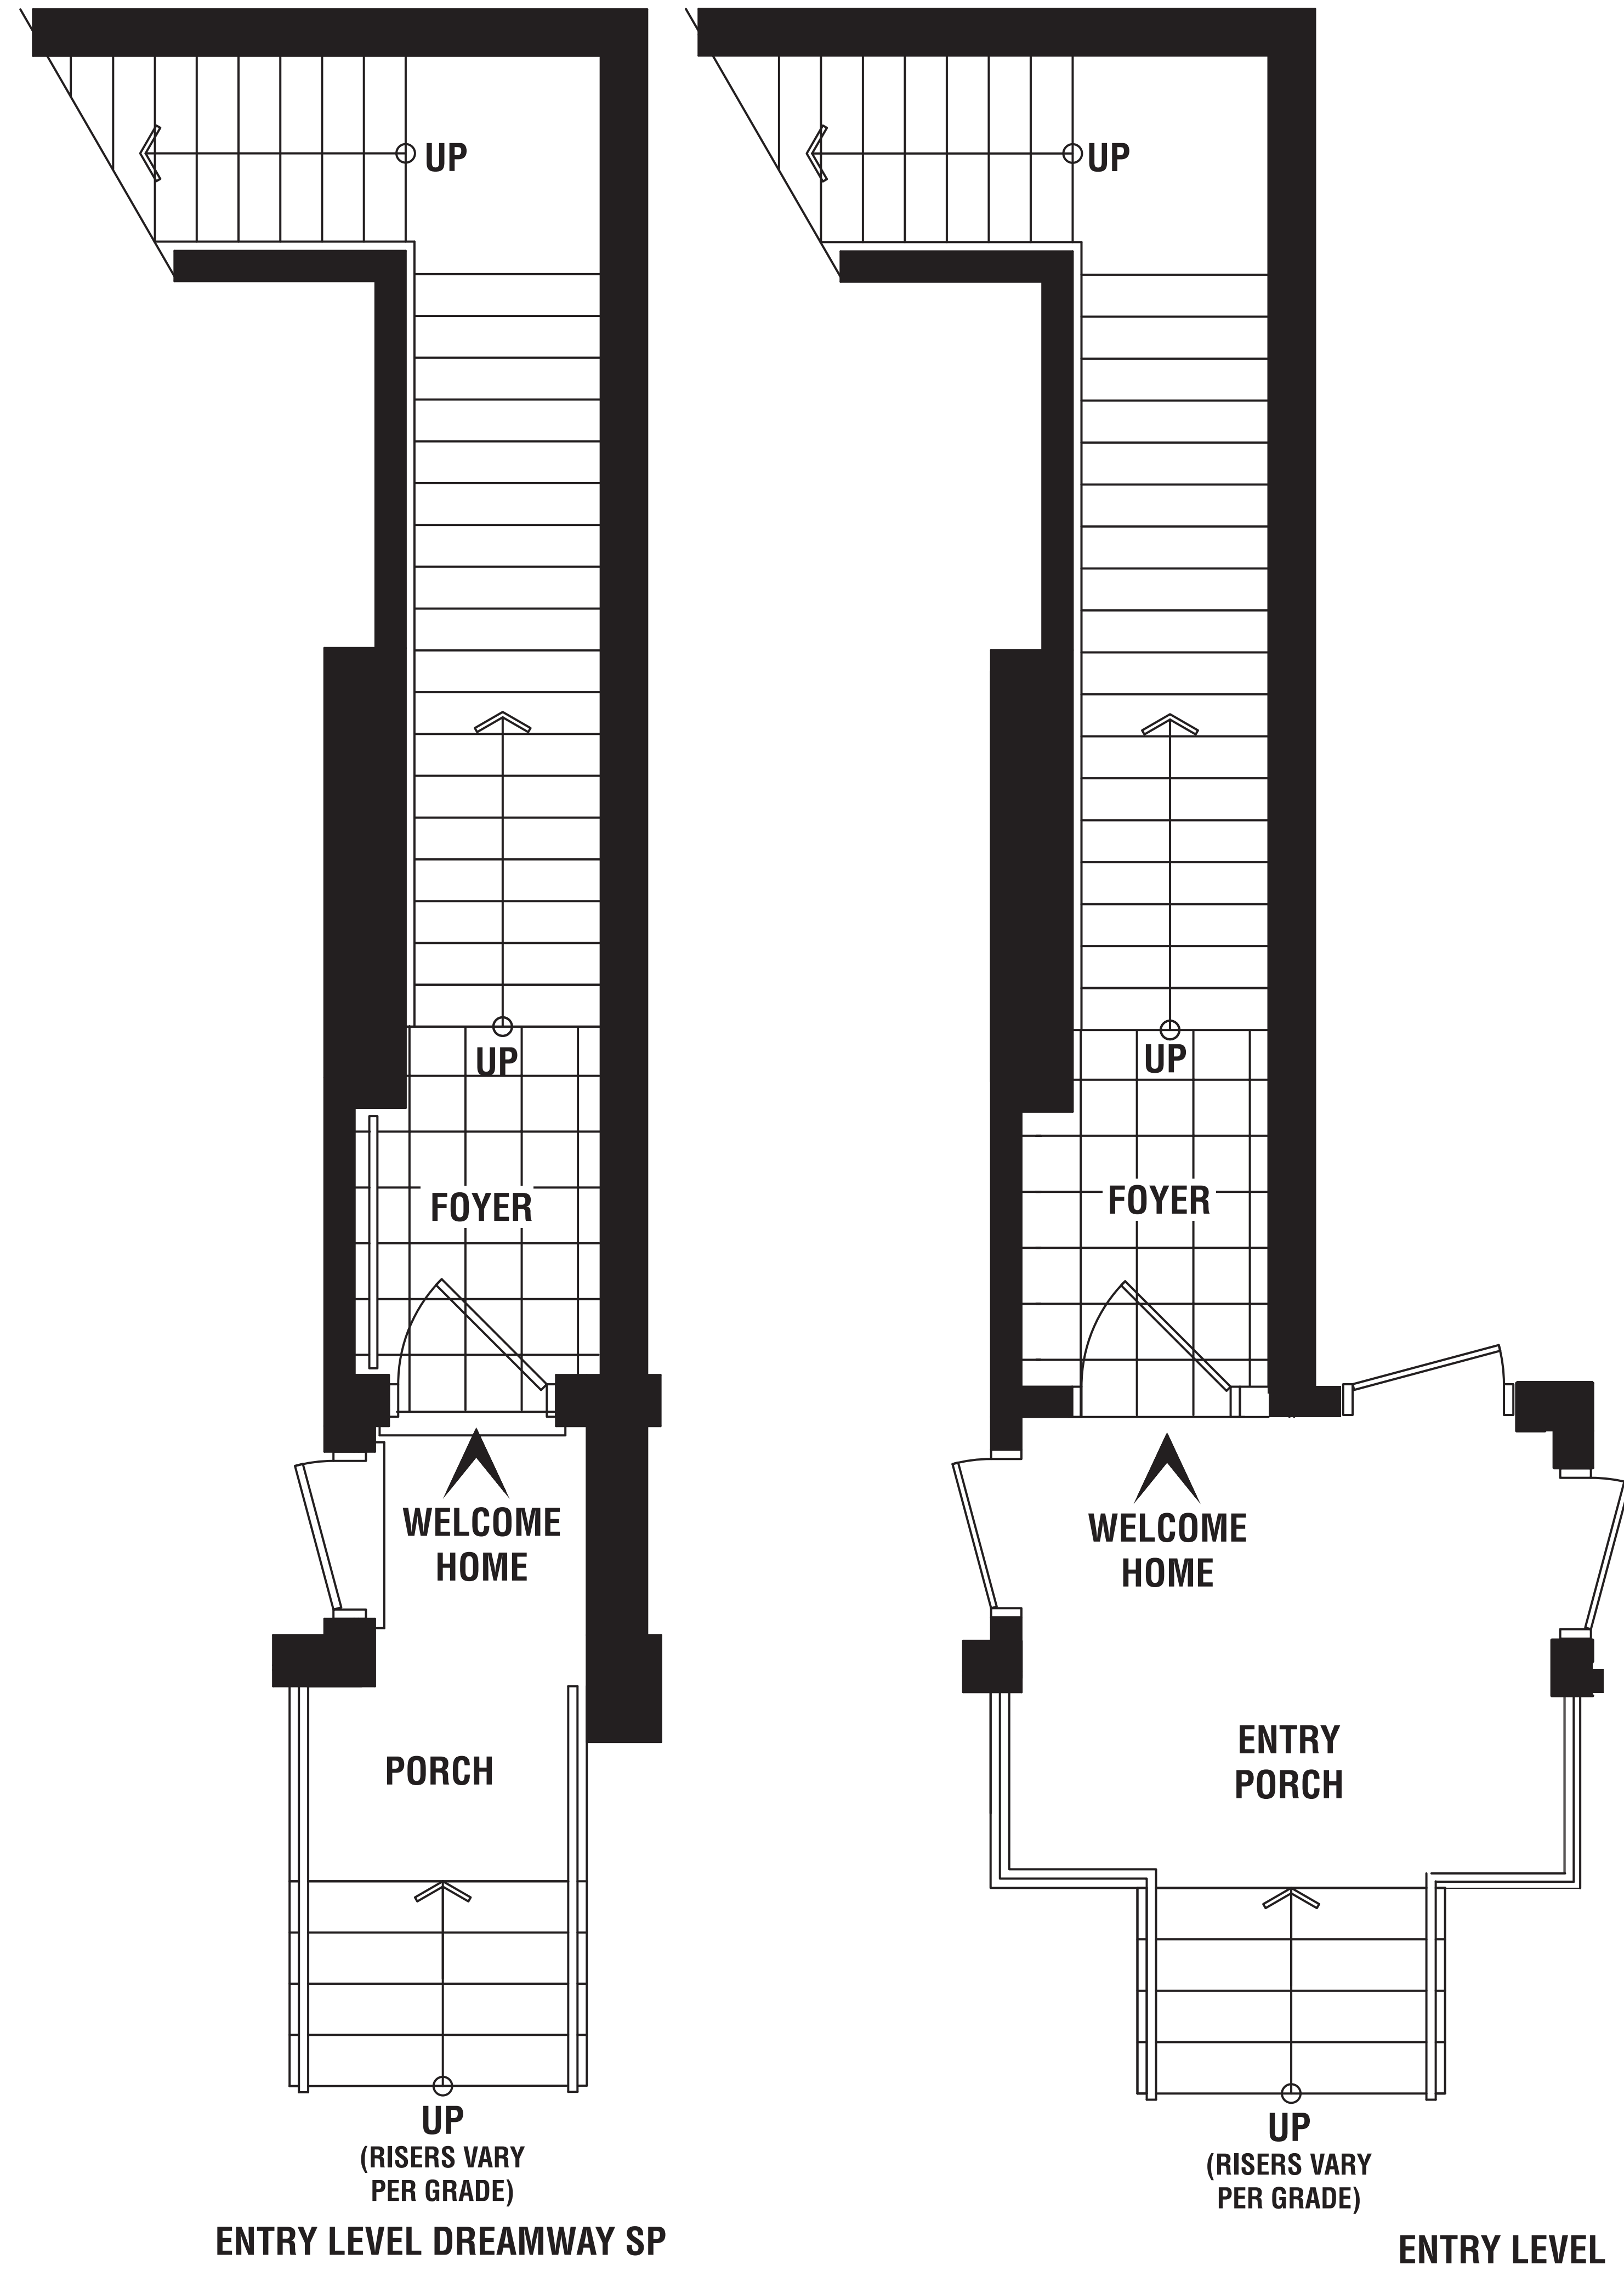

DREAMWAY

1332 SQ. FT.