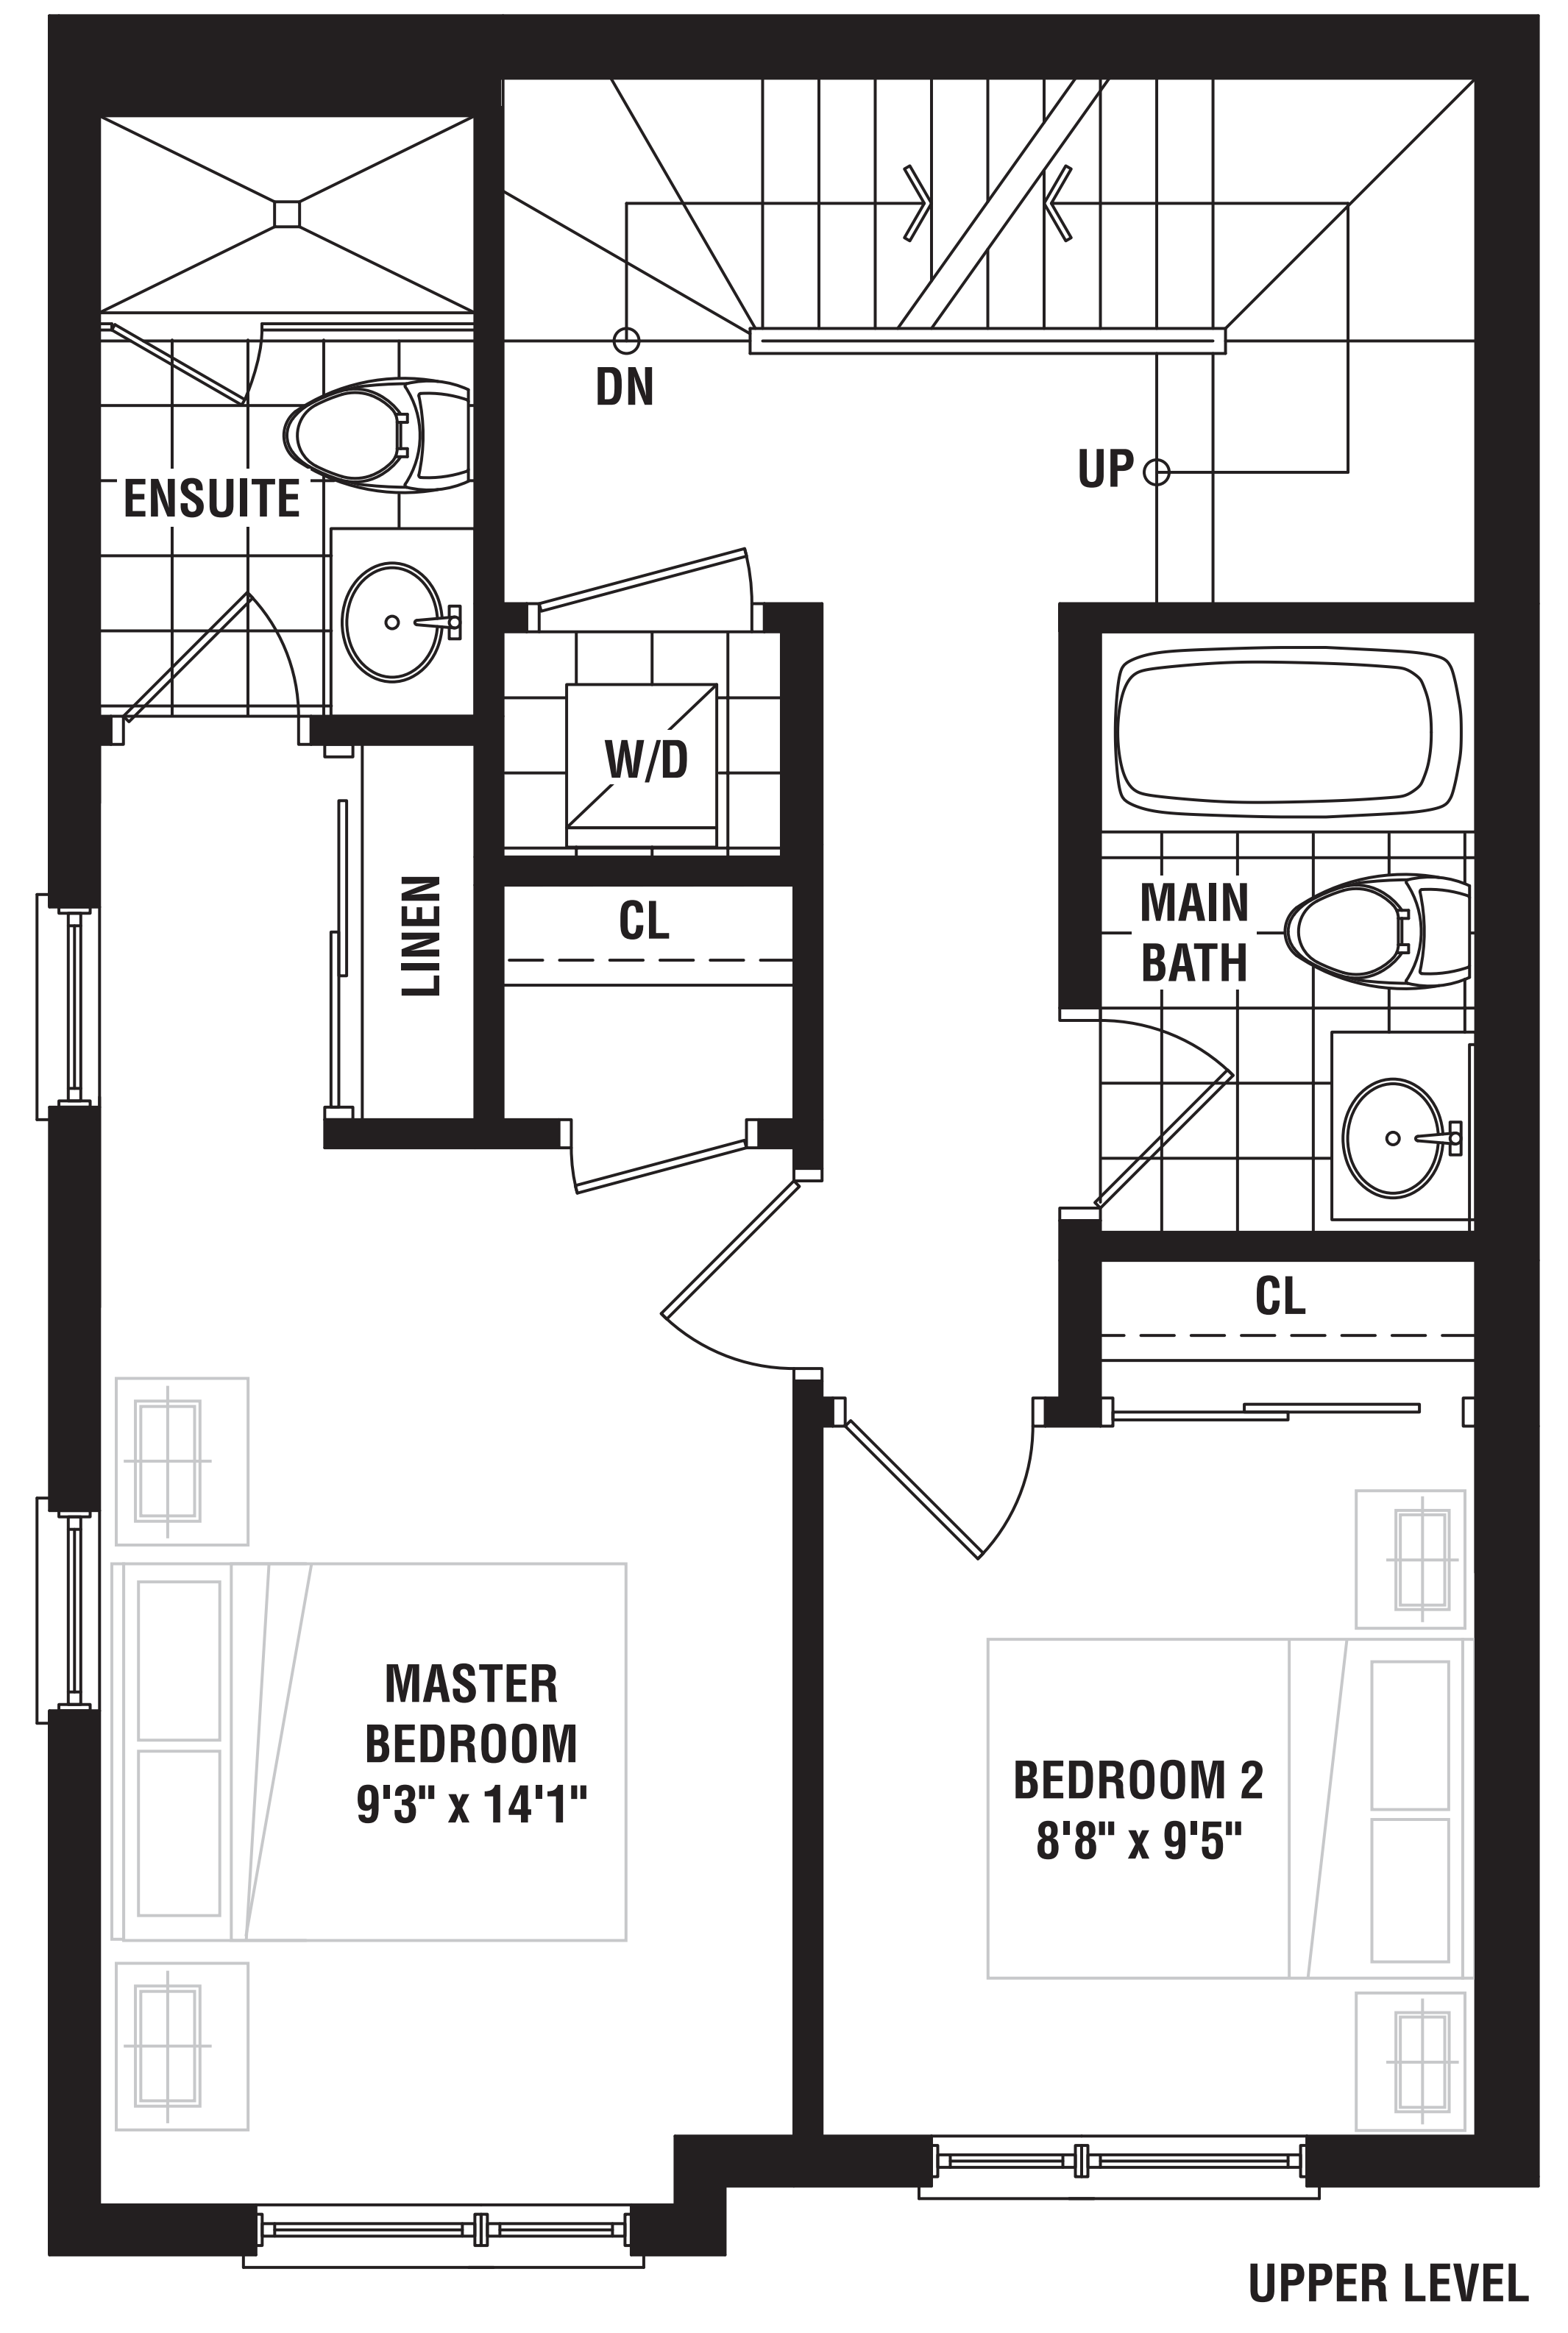

DREAMWAY

1332 SQ. FT.