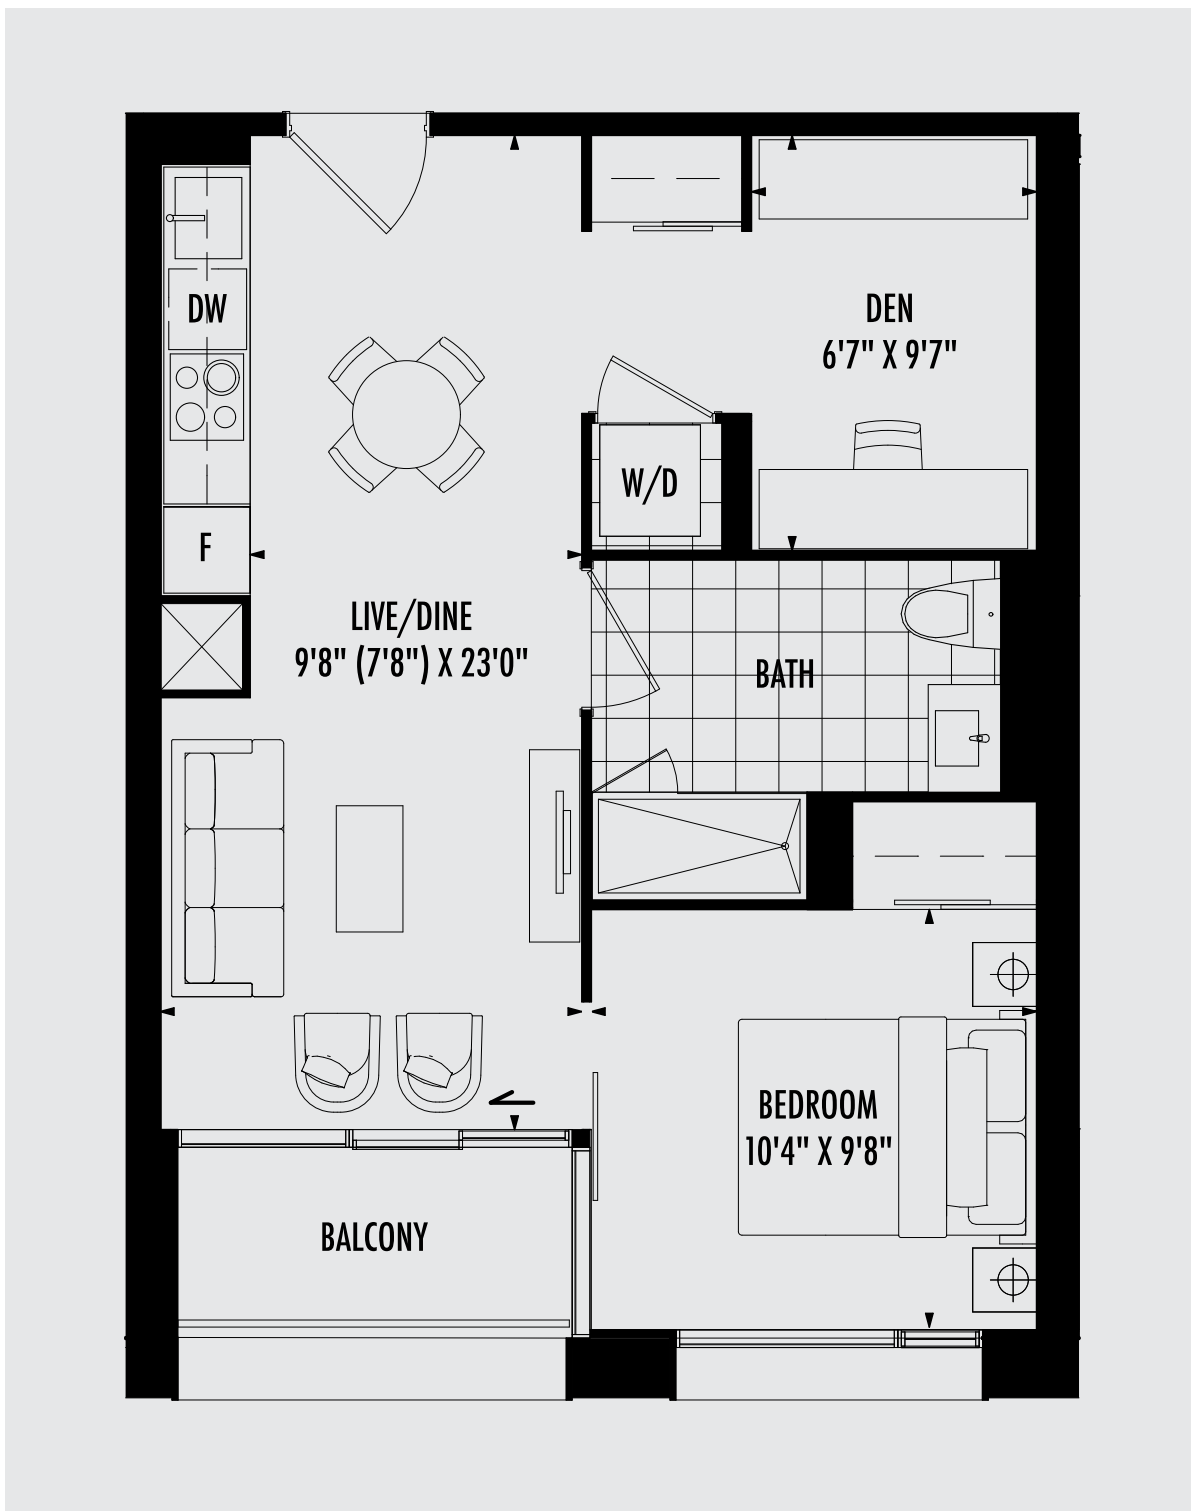

1BD+D-04

ONE BEDROOM+DEN / 577 SQ FT

FLOOR 2-7

FLOOR 8-9

DIMENSIONS, SIZES, SPECIFICATIONS, LAYOUTS, AND MATERIALS ARE APPROXIMATE ONLY AND SUBJECT TO CHANGE WITHOUT NOTICE. E. & O.E.