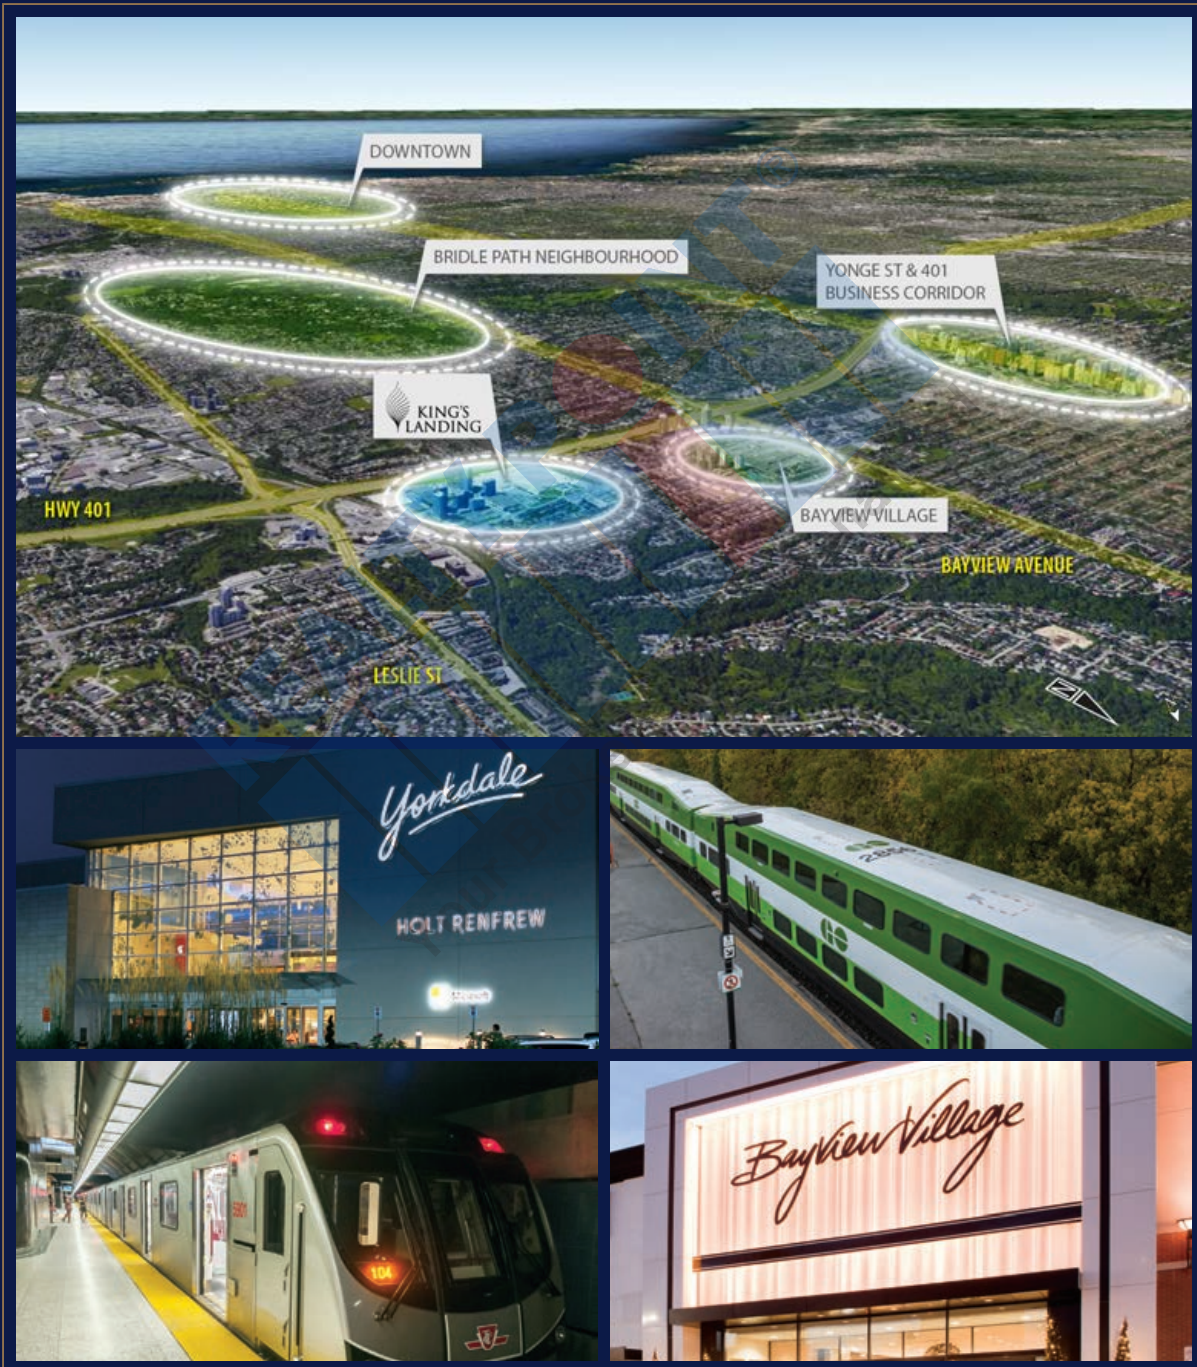

KING'S
LANDING

REALTY

LUXURY IS THE EVERYDAY LIFESTYLE

KING'S LANDING IS THE NOBLEST OF ADDRESSES IN TORONTO. PRESTIGE BESTOWS THE MOST IMPRESSIVE VIEWS OF EIGHT ACRES OF PARKLAND. ARCHITECTURE REFLECTS BRITISH ARISTOCRACY, WITH A PAVILION-STYLE PODIUM CROWNED BY A TRIO OF TOWERS. NOWHERE ELSE EXCEEDS HIGH EXPECTATIONS QUITE LIKE THIS.

FRONT & CENTRE

NOT ONLY A PROMINENT PRESENCE ITSELF, KING'S LANDING IS IN THE CENTRE OF THE GREATER TORONTO REGION. STEP ONTO THE SUBWAY OR GO TRAIN, OR TAKE THE MAJOR HIGHWAYS, AND ARRIVE ANYWHERE IN THE CITY WITH EASE.

WELL CONNECTED

WITHIN YOUR REALM ARE FASHIONABLE MALLS, FINE RESTAURANTS, PRIVATE SCHOOLS AND THE ELITE ENCLAVE OF THE BRIDLE PATH. THIS IS A CIRCLE OF SOCIETY WHERE PROSPERITY AND DIVERSITY REIGN SUPREME.

CROWNING ACHIEVEMENT

*Initial concept by rendering artist

KING'S LANDING IS THE PINNACLE OF THIS COVETED COMMUNITY, WITH VAST PARK FRONTAGE AND A GRAND ENTRYWAY SET APART FROM THE BUSTLE OF THE NEIGHBOURHOOD.